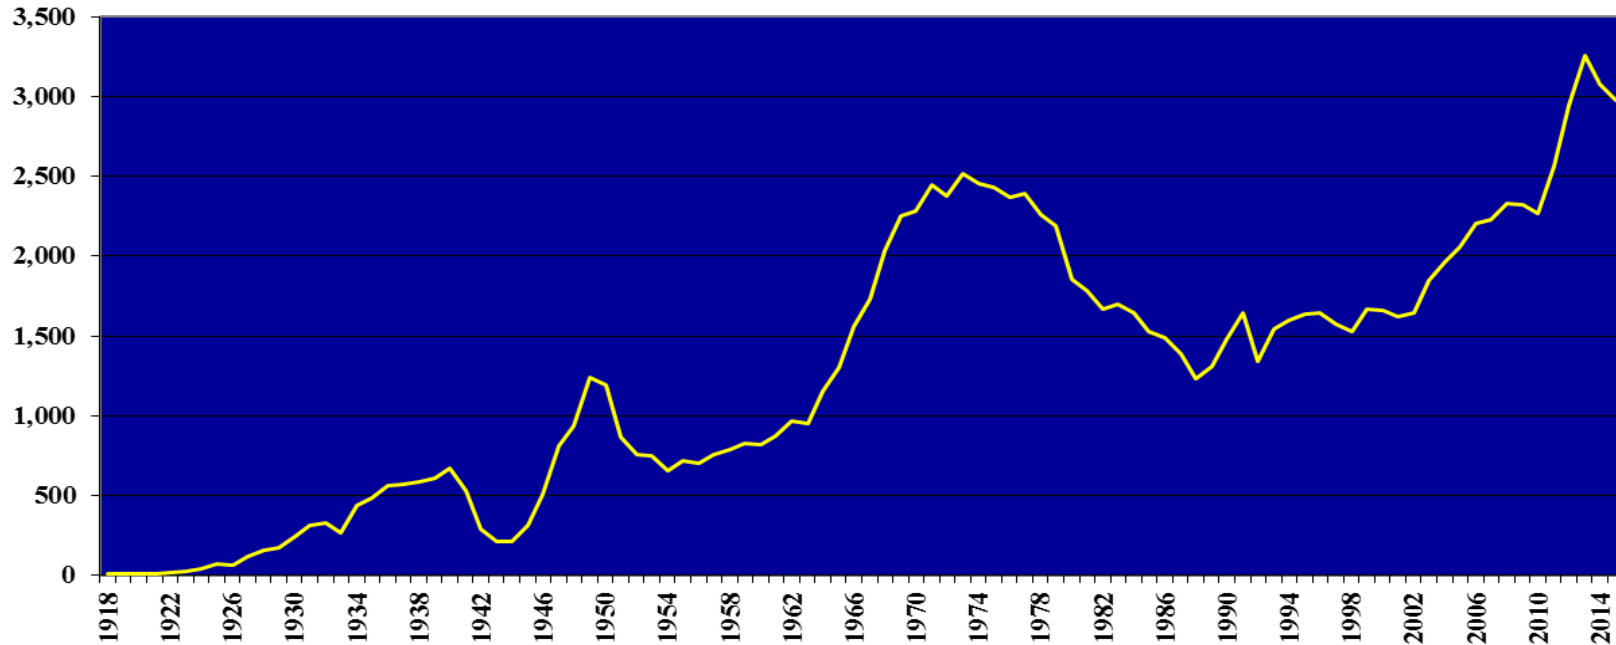

Total Degrees Awarded, All Levels (1890-2015)

Names:	East Texas Normal College (Mayo's College): 1889-1917	East Texas State Normal College: 1917-1923
	East Texas State Teachers College: 1923-1957	East Texas State College: 1958-1965
	East Texas State University: 1965-1996	Texas A&M University-Commerce: 1996 -present

* Even though Mayo's College was assumed by the state in 1917, there was only one graduation per year and this was in the summer before the college became a member of the state Normal College System in the fall of 1917. Thus all 1917 graduates were from Mayo's College. Thanks to Dr. James Conrad, University Archive, for this information.

Data Sources:	1890-1917	University Archive
	1918-1988	Registrar's Office
	1989-2015	THECB

* Name & Dates Source: Dr. James Conrad, University Archivist
All data as of 11/23/2015
Office of Institutional Research